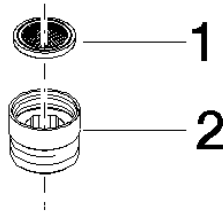

Adapter for shower outlet 3/8" x 1/2" - Chrome

IMO

12 202 979

- adapter M 20 x 1 female thread x 1/2" male thread for the connection of a shower hose 1/2" female thread

Fits: IMO, LULU, MADISON, MEM, TARA, CL.1, LISSÉ, VAIA, META, CYO

12 202 979

mm [inches]

12 202 979

Parts for other finishes can be found here: Brushed Platinum

Spare parts list

| No. | Item Number | Name | Quantity used | Delivery time |
|-----|--------------------|---------|---------------|---------------|
| 1 | 09 23 01 039 90 | sieve | 1 | 2 |
| 2 | 09 24 03 141 20-00 | adaptor | 1 | 10 |