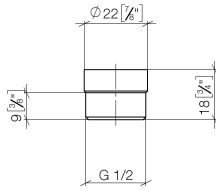

Adapter for shower outlet 3/8" x 1/2" - Chrome

IMO

12 202 979

- adapter M 20 x 1 female thread x 1/2" male thread for the connection of a shower hose 1/2" female thread

Fits: IMO, LULU, MADISON, MEM, TARA, CL.1, LISSÉ, VAIA, META, CYO

12 202 979

mm [inches]

12 202 979

Parts for other finishes can be found here: Brushed Platinum

Spare parts list

| No. | Item Number | Name | Quantity used | Delivery time |
|-----|--------------------|---------|---------------|---------------|
| 1 | 09 23 01 039 90 | sieve | 1 | 2 |
| 2 | 09 24 03 141 20-00 | adaptor | 1 | 10 |